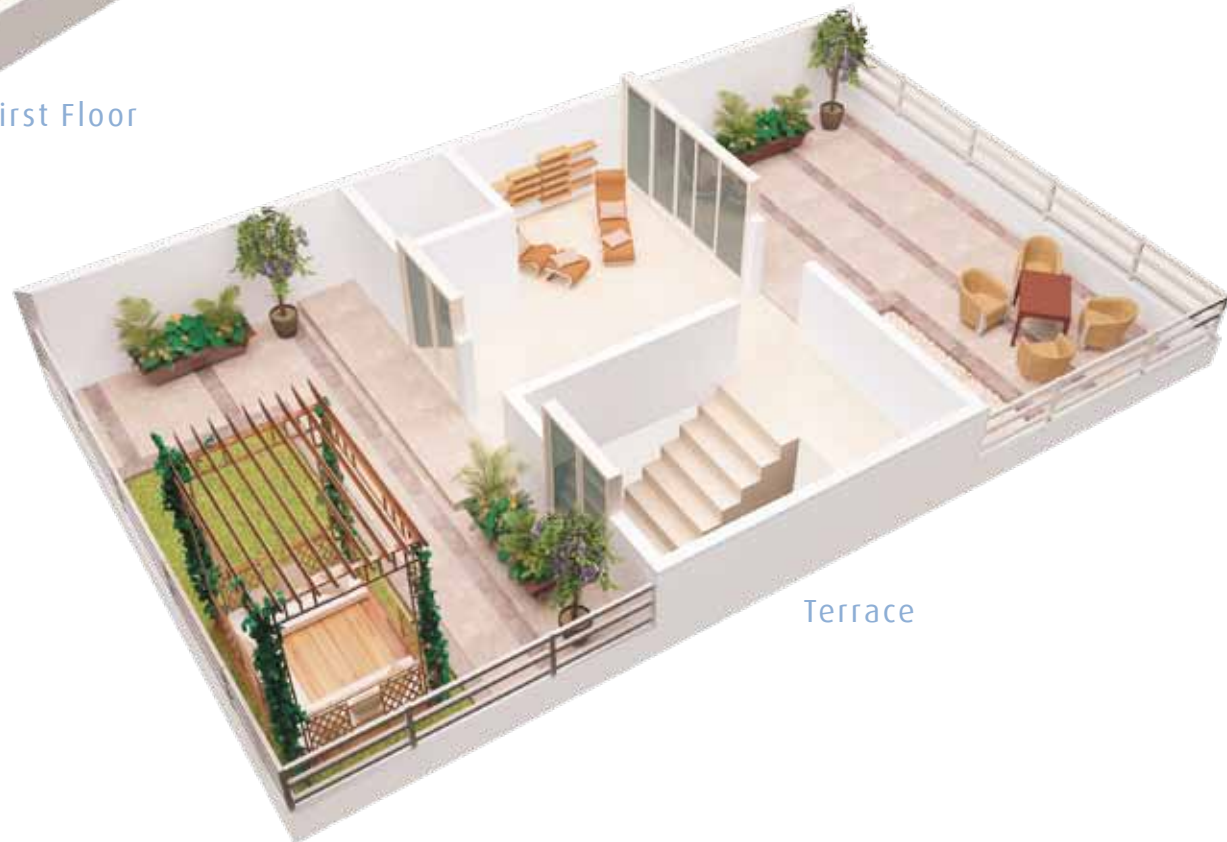

Ground Floor

Upper Ground Floor

3 BHK	CARPET AREA	TERRACE CARPET AREA
	1624 SQ.FT.	509 SQ.FT.

First Floor

Terrace

DESIGNED FOR LEISURE | 4 BHK

Ground Floor

Upper Ground Floor

First Floor

4 BHK	CARPET AREA	TERRACE CARPET AREA
	2043 SQ.FT.	645 SQ.FT.

Terrace

ROADMAPS OF RELAXATION

LOCATION	DISTANCE
Mumbai	95 km
Pune	60 km
Lonavala Railway Station	2 km
CST Airport	100 km
Hospital	1.5 km
Mumbai-Pune Expressway	3.5 km
Shopping Area	1.5 km