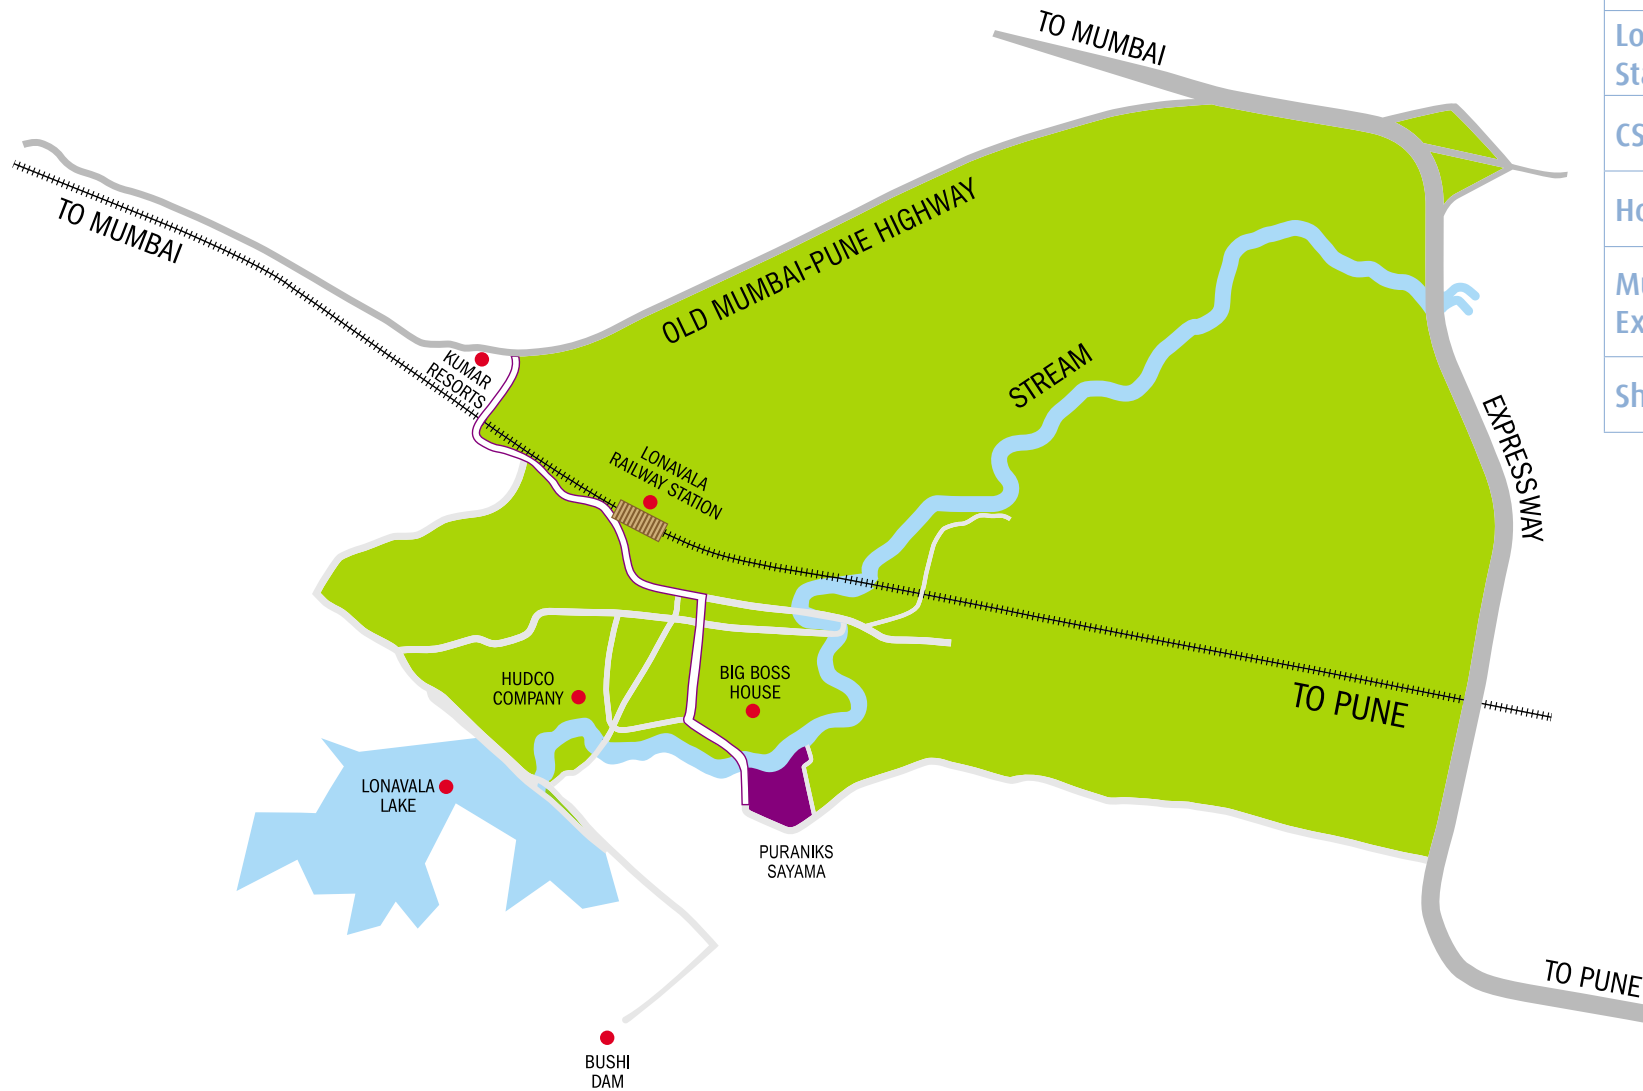

First Floor

4 BHK	CARPET AREA	TERRACE CARPET AREA
	2043 SQ.FT.	645 SQ.FT.

Terrace

ROADMAPS OF RELAXATION

LOCATION	DISTANCE
Mumbai	95 km
Pune	60 km
Lonavala Railway Station	2 km
CST Airport	100 km
Hospital	1.5 km
Mumbai-Pune Expressway	3.5 km
Shopping Area	1.5 km